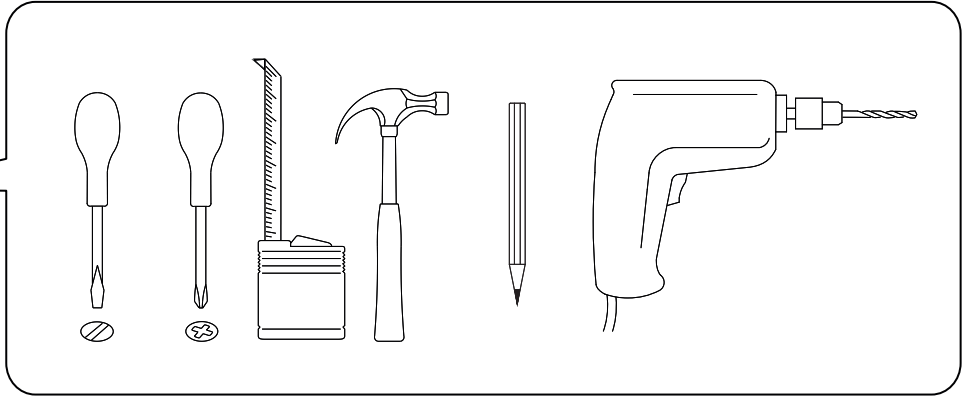

B Bright

Storage Bed 90x210

ASSEMBLY INSTRUCTIONS

WARNING! THIS PRODUCT SHOULD BE ASSEMBLED BY ADULTS ONLY

1 x6

2 x2

3 x2

4 x2