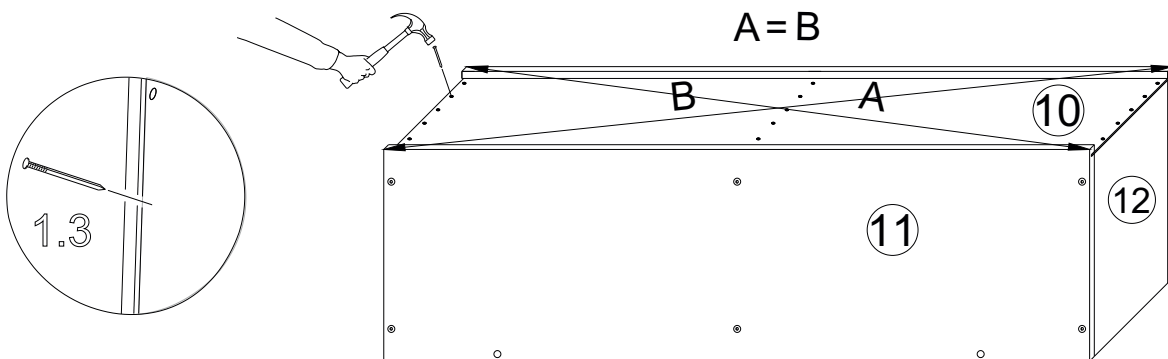

B Bright

Storage Bed 90x210

ASSEMBLY INSTRUCTIONS

WARNING! THIS PRODUCT SHOULD BE ASSEMBLED BY ADULTS ONLY

1 x6

2 x2

3 x2

4 x2

5 x2

6 x2

7 x2

8 x2

9 x2

10 x2

11 x2

12 x2

13 x2

14

15

16 x2

17

18 x2

19

20