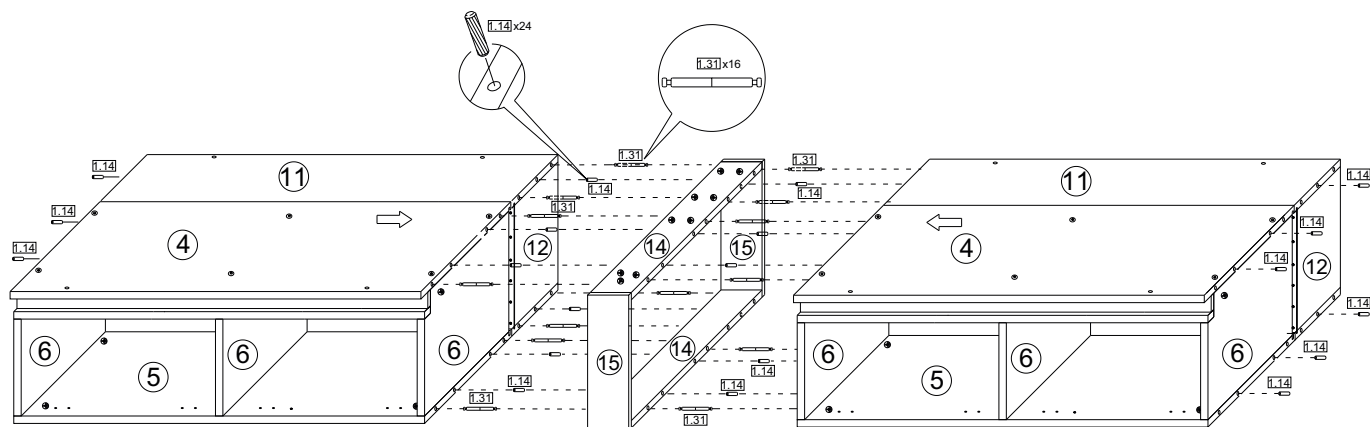

B Bright

Storage Bed 90x210

ASSEMBLY INSTRUCTIONS

WARNING! THIS PRODUCT SHOULD BE ASSEMBLED BY ADULTS ONLY

1 x6

2 x2

3 x2

4 x2

13 x2

14

15

16 x2

17

18 x2

19

20