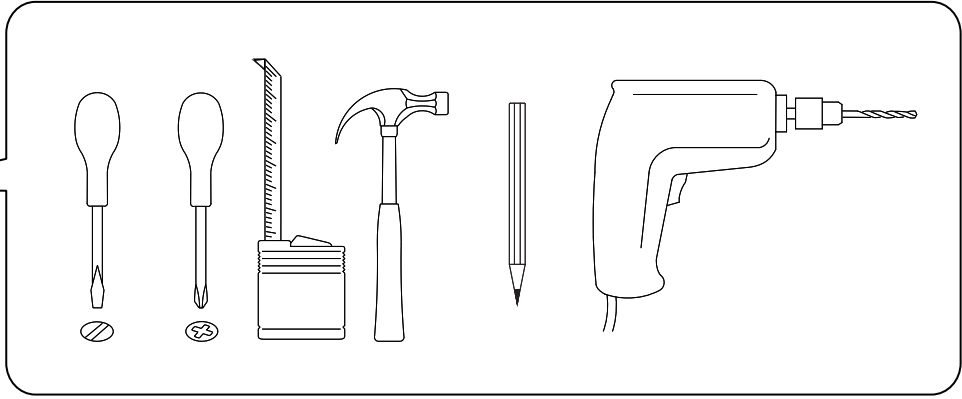

B Bright

Storage Bed 140-160-180x200

ASSEMBLY INSTRUCTIONS
WARNING! THIS PRODUCT SHOULD BE ASSEMBLED BY ADULTS ONLY

1.16  x33	1.17  x49	1.7  x57	1.6  x1	1.3  0.020kg	1.21  x16	1.21  x16
1.5 3,5x16mm  x86	1.31 67mm  x8	1.14  x47	0.1 leg 170-280mm  x2	0.2 extension cord 50mm  x2	1.67 4mm  x4	1.66 M4x30mm  x4
1.64  x2						