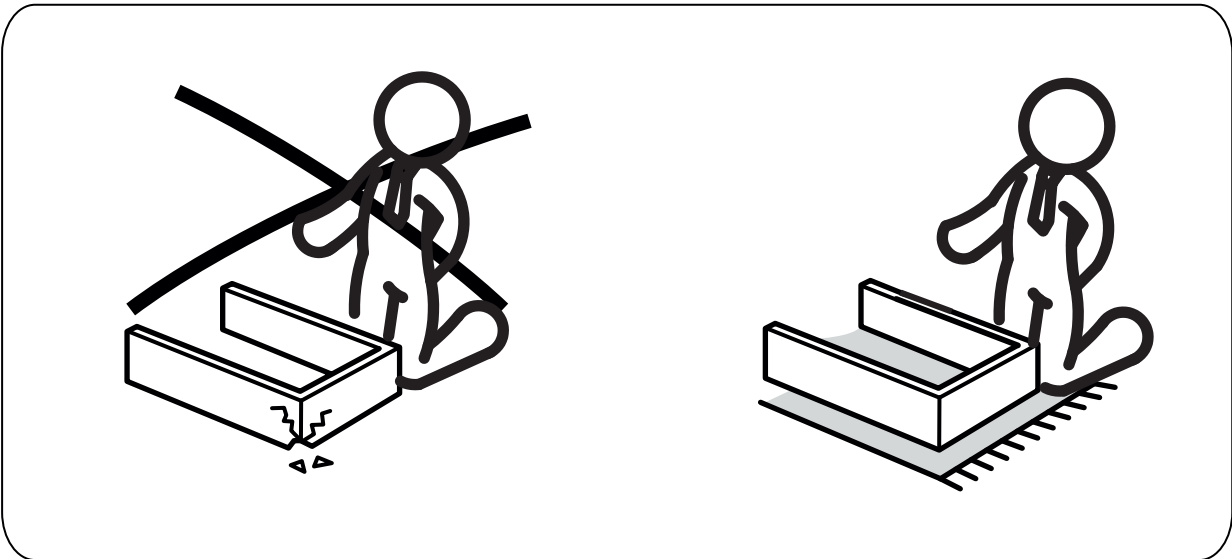

B Bright

Storage Bed 140-160-180x200

ASSEMBLY INSTRUCTIONS
WARNING! THIS PRODUCT SHOULD BE ASSEMBLED BY ADULTS ONLY

1.16  x33	1.17  x49	1.7  x57	1.6  x1	1.3  0.020kg	1.21  x16	1.21  x16
1.5 3,5x16mm  x86	1.31 67mm  x8	1.14  x47	0.1 leg 170-280mm  x2	0.2 extension cord 50mm  x2	1.67 4mm  x4	1.66 M4x30mm  x4
1.64  x2						