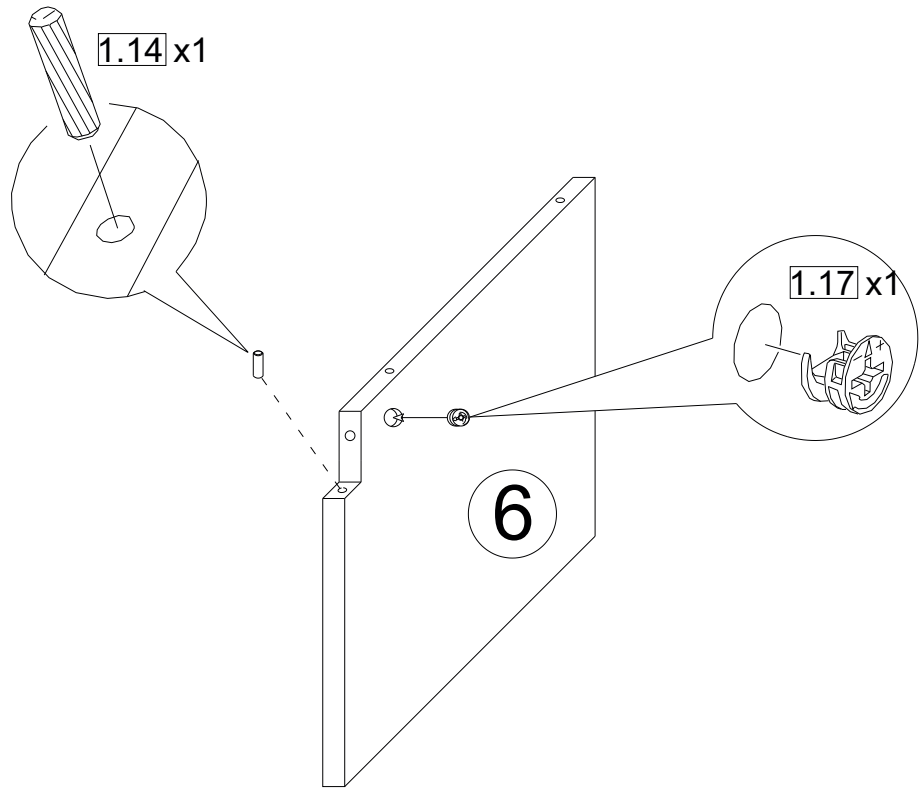

B Bright

Storage Bed 140-160-180x200

ASSEMBLY INSTRUCTIONS
WARNING! THIS PRODUCT SHOULD BE ASSEMBLED BY ADULTS ONLY

1.16  x33	1.17  x49	1.7  x57	1.6  x1	1.3  0.020kg	1.21  x16	1.21  x16
1.5 3,5x16mm  x86	1.31 67mm  x8	1.14  x47	0.1 leg 170-280mm  x2	0.2 extension cord 50mm  x2	1.67 4mm  x4	1.66 M4x30mm  x4
1.64  x2						

180x200	1	2002*	170	2
	3	2000	60/22	1
	2	1840*	500**	2
	4	1000*	619	4
	5	1000*	600	4
	6	294*	580	12
	7	1000	40	4
	8	1000*	40	4
	9	497**	272**	8
	10	995	304/3	4

1 x12

2 x4

3 x4

4 x4

5 x4

6 x4

7 x4

8 x4

9 x2

10 x2

11 x2

12 x2

13

14

10

15

16

11

17

18 x8

19 x2

20 x2