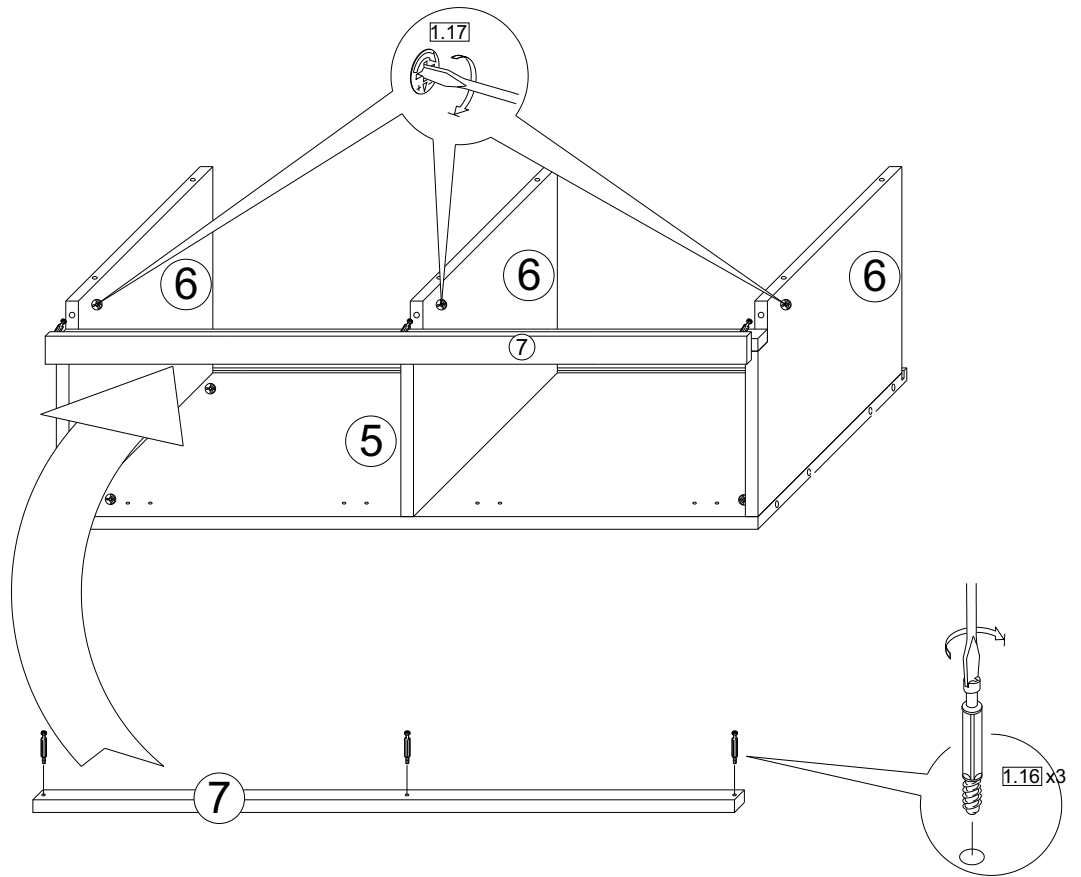

B Bright

Storage Bed 140-160-180x200

ASSEMBLY INSTRUCTIONS
WARNING! THIS PRODUCT SHOULD BE ASSEMBLED BY ADULTS ONLY

1.16  x33	1.17  x49	1.7  x57	1.6  x1	1.3  0.020kg	1.21  x16	1.21  x16
1.5 3,5x16mm  x86	1.31 67mm  x8	1.14  x47	0.1 leg 170-280mm  x2	0.2 extension cord 50mm  x2	1.67 4mm  x4	1.66 M4x30mm  x4
1.64  x2						

180x200	1	2002*	170	2
	3	2000	60/22	1
	2	1840*	500**	2
	4	1000*	619	4
	5	1000*	600	4
	6	294*	580	12
	7	1000	40	4
	8	1000*	40	4
	9	497**	272**	8
	10	995	304/3	4

1 x12

2 x4

3 x4

4 x4

5 x4

6 x4

7 x4

8 x4

9 x2

10 x2

11 x2

12 x2

13

14

10

15

16

11

17

18 x8

19 x2

20 x2