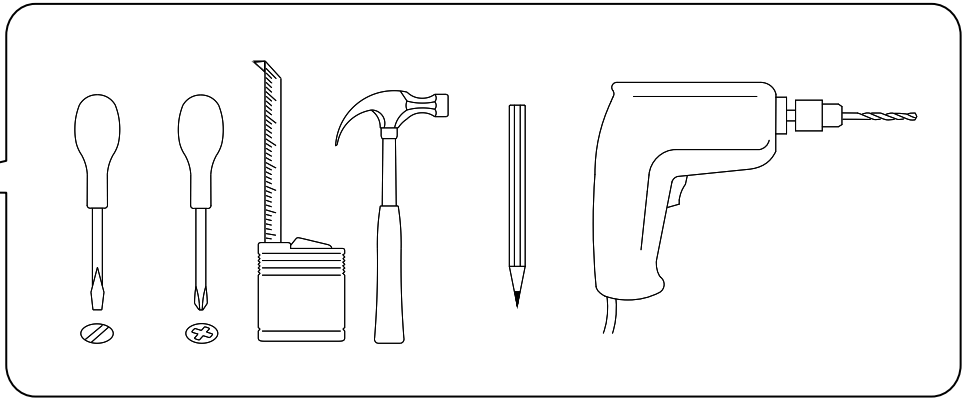

Elba Bed

90x200/210/220

ASSEMBLY INSTRUCTIONS

WARNING! THIS PRODUCT SHOULD BE ASSEMBLED BY ADULTS ONLY

3.02	1.71 4x16mm	3.03	3.04 6.3x16mm
 <p style="text-align: center;">x4</p>	 <p style="text-align: center;">x37</p>	 <p style="text-align: center;">x4</p>	 <p style="text-align: center;">x13</p>